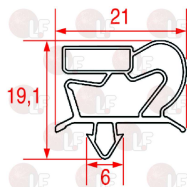

POLARIS BN14413090501 POLARIS 14413090501

POLARIS BN14413690499 POLARIS 14413690499

3186842 SNAP-IN GASKET 530x415 mm
magnetic - grey colour
for Refrigerated table (POLARIS) - Series TAR

3186545 SNAP-IN GASKET 555x420 mm
grey - magnetic
for REFRIGERATED COUNTERS