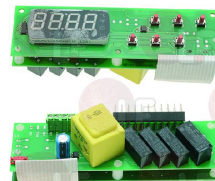

POLARIS BN1405011065

POLARIS 1405011065

3015912 DRIP TRAY
 530x325x150 mm
 for Refrigerated cupboard (MARENO) - Series AFR

POLARIS BN1405011150

POLARIS 1405011150

Electronic printed-circuit boards

5048651 BOARD WITH DISPLAY EVCO EVC20S35N7ALX30
 230V 50/60Hz
 3 relays (compressor-fan-light)
 2 NTC probes (not included)
 1 door microswitch input
 dimensions 155x45 mm

POLARIS BN1681114

5058356 BOARD WITH DISPLAY EVCO EVC20S35N7ALX40
 230V 50/60Hz
 4 relays (compressor-defrosting-fan-light)
 2 NTC probes (not included)
 1 door microswitch input

POLARIS BN1681118

Suitable for:

POLARIS

Suitable for:

Electronic thermostats and controllers

3445378 CONTROLLER ELIWELL ID PLUS 974
 230V 50/60Hz
 1 relay output 2Hp for compressor
 1 relay output 8A for defrosting
 1 relay output 5A for fans
 2 selectable NTC/PTC/PT1000 probes (not included)
 1 programmable digital/temperature input
 1 programmable digital input
 TTL input for copy card connection
 with buzzer
 front dimension 74x32xdepth 59 mm
 mounting hole 71x29 mm