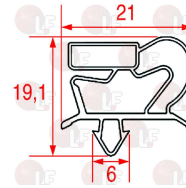

POLARIS BN14417321850 POLARIS 14417321850

5036355 SNAP-IN GASKET 398x164 mm
magnetic