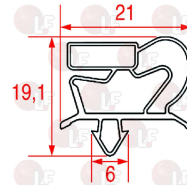

POLARIS

Suitable for:

Suitable for:

3186916 SNAP-IN GASKET 418x199 mm
magnetic - grey colour
for Refrigerated table (POLARIS) - Series TAR

3186959 SNAP-IN GASKET 418x418 mm
magnetic - grey colour

POLARIS BN14411990418 POLARIS 14411990418