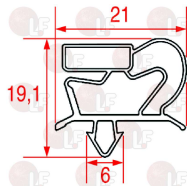

POLARIS 14416070295

3186983 SNAP-IN DOOR GASKET 640x501 mm
magnetic - grey colour
for Refrigerated table (POLARIS) TAR82