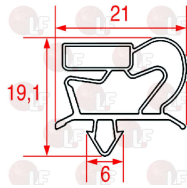

Suitable for:

Suitable for:

3186980 SNAP-IN GASKET 1594x676 mm
magnetic - grey colour
for Refrigerated cupboard (POLARIS) ARBT144
ARC70 - ARTN140 - ARTN70 - ARTN72

POLARIS BN14416761594 POLARIS 14416761594

3186989 SNAP-IN GASKET 1600x695 mm
magnetic - grey colour
for Refrigerated cupboard (POLARIS) K70