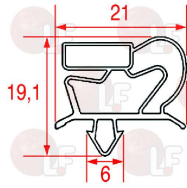

Suitable for:

3786672 SNAP-IN GASKET 622x421 mm
magnetic - grey color
for drawer 2/3

POLARIS BN14416070406

POLARIS 14416070406

Suitable for:

3186978 SNAP-IN GASKET 635x620 mm
magnetic - grey colour
for TABLE GN 2/1