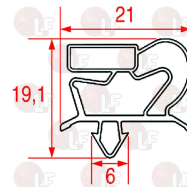

POLARIS 14412950408

POLARIS BN14415396458 POLARIS 14415396458

3186843 SNAP-IN GASKET 500x310 mm
magnetic - grey colour
for Refrigerated table (POLARIS) TAR 83A

3186546 SNAP-IN GASKET 510x380 mm
grey - magnetic
for REFRIGERATED COUNTERS