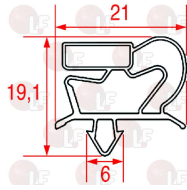

POLARIS

Suitable for:

Suitable for:

3186916 SNAP-IN GASKET 418x199 mm
magnetic - grey colour
for Refrigerated table (POLARIS) - Series TAR

3186959 SNAP-IN GASKET 418x418 mm
magnetic - grey colour

POLARIS BN14411990418 POLARIS 14411990418