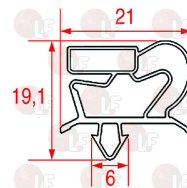

POLARIS BN14414300620 POLARIS 14414300620

POLARIS BN14414300569 POLARIS 14414300569