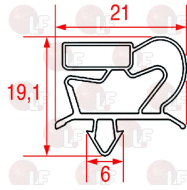

Suitable for:

3186835 SNAP-IN DOOR GASKET 407x296 mm
magnetic - grey colour

POLARIS BN14415396291 POLARIS 14415396291

Suitable for:

3786234 SNAP-IN DOOR GASKET 416x198 mm
magnetic - grey colour