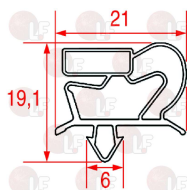

POLARIS BN14414020516 POLARIS 14414020516

POLARIS BN14414080540 POLARIS 14414080540

3186796 SNAP-IN GASKET 580x410 mm
magnetic - grey colour
for Refrigerated table (POLARIS) KTAR-TRS03

3786170 SNAP-IN GASKET 584x398 mm
magnetic - grey colour
for Refrigerated table (OLIS) OLKST04TN