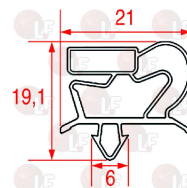

POLARIS BN14416191489 POLARIS 14416191489

3186549 SNAP-IN GASKET 1574x614 mm
magnetic - grey colour
for Refrigerated cupboard (POLARIS) SATN140
SATN70