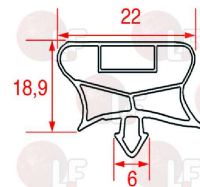

POLARIS BN14414180640

POLARIS 14414180640

3186838 SNAP-IN GASKET 650x490 mm
magnetic - grey colour
for new pizza counter door