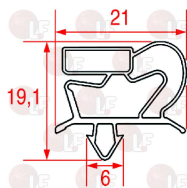

POLARIS BN14415601460 POLARIS 14415601460

3786333 SNAP-IN GASKET 1500x630 mm
magnetic - grey colour
for Refrigerated cupboard (POLARIS) SATN70