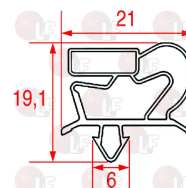

POLARIS 14416800487

5029867 SNAP-IN GASKET 700x635 mm
magnetic
for Refrigerated cupboard (POLARIS) KSA35
SATN140