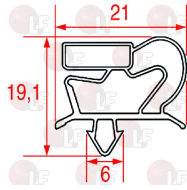

Suitable for:

POLARIS

3186773 SNAP-IN GASKET 762x523 mm
magnetic - color grey
for Refrigerated cupboard (POLARIS) STN