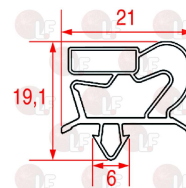

POLARIS BN14414300290 POLARIS 14414300290

3786453 SNAP-IN GASKET 411x195 mm
magnetic - grey colour