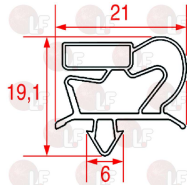

POLARIS BN14416451605 POLARIS 14416451605

3186957 SNAP-IN GASKET 1865x745 mm
magnetic - grey colour
for Refrigerated cupboard (POLARIS) ROLL IN