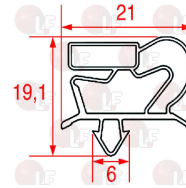

POLARIS 14416070626

3186982 SNAP-IN GASKET 640x460 mm
magnetic - grey colour
for Refrigerated table (POLARIS) - Series TAR