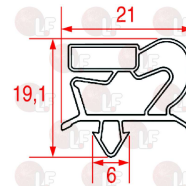

POLARIS BN14414300254 POLARIS 14414300254

3186544 SNAP-IN GASKET 410x155 mm
grey - magnetic
for REFRIGERATED COUNTERS