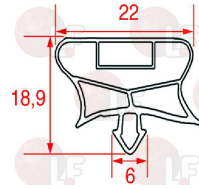

POLARIS BN14414300200 POLARIS 14414300200

3186977 SNAP-IN DOOR GASKET 620x305 mm
magnetic - grey colour
for REFRIGERATED TABLE series GN 2/1