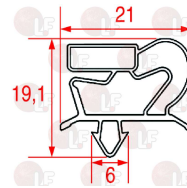

POLARIS BN14416800214 POLARIS 14416800214

3186984 SNAP-IN GASKET 1470x570 mm
magnetic - grey colour
for Refrigerated cupboard (POLARIS) ARTN40