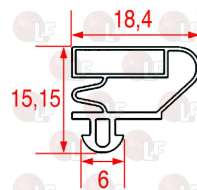

POLARIS BN14426761594

POLARIS 14426761594