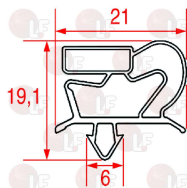

POLARIS BN14414300620 POLARIS 14414300620

POLARIS BN14414300569 POLARIS 14414300569