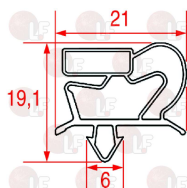

POLARIS BN14415396405

POLARIS 14415396405

3786591 SNAP-IN GASKET 650x423 mm
magnetic - grey color
for Refrigerated table (POLARIS) - Series TAR

POLARIS BN14414180640

POLARIS 14414180640

3186838 SNAP-IN GASKET 650x490 mm
magnetic - grey colour
for new pizza counter door