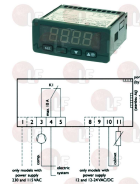

Suitable for:

POLARIS

Suitable for:

Electronic thermostats and controllers

3445378 CONTROLLER ELIWELL ID PLUS 974
230V 50/60Hz
1 relay output 2Hp for compressor
1 relay output 8A for defrosting
1 relay output 5A for fans
2 selectable NTC/PTC/PT1000 probes (not included)
1 programmable digital/temperature input
1 programmable digital input
TTL input for copy card connection
with buzzer
front dimension 74x32xdepth 59 mm
mounting hole 71x29 mm

POLARIS 1681108

3445386 THERMOSTAT ELIWELL ID985LX
12Vac/dc
3 relay outputs 8A
1 relay output 5A
2 digital inputs
3 selectable NTC/PTC probes (not included)
TTL serial port
front dimension 74x32xdepth 67 mm
mounting hole 71x29 mm
POLARIS configuration
ID34DI0XCD301

POLARIS BN1681402

POLARIS 1681102

3445128 THERMOSTAT EVCO EVK203
230V 50/60Hz
1 relay outlet 16A for compressor
1 outlet relay 8A for defrosting
1 outlet relay 8A for evaporator fans
NTC/PTC probe selectable (not included)
with buzzer and serial port
dimension 75x33x depth 59 mm
mounting hole 71x29 mm

POLARIS 1681160

3445114 THERMOSTAT EVCO EVK211
12-24Vac/dc
1 relay outlet 16A for compressor
pause defrosting
NTC/PTC probe selectable (not included)
with buzzer and serial port
dimension 75x33x depth 59 mm
mounting hole 71x29 mm

POLARIS 1681101

POLARIS 1681140

Evaporators

3123087 EVAPORATOR 500x65x150 mm T03R06
for Refrigerated cupboard (POLARIS) STN140

POLARIS BN14330312410

POLARIS 14330312410