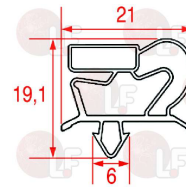

POLARIS BN14415396616

POLARIS 14415396616

3786667 SNAP-IN GASKET 645x485 mm
magnetic - grey color
for Refrigerated table (POLARIS) KTAR82