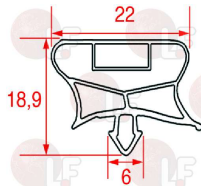

POLARIS BN14414300149 POLARIS 14414300149

3786388 SNAP-IN GASKET 398x269 mm
magnetic - grey colour