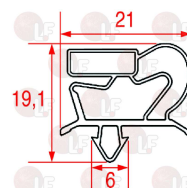

POLARIS BN14416451606 POLARIS 14416451606