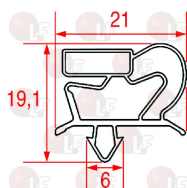

POLARIS BN14415991559 POLARIS 14415991559

3186728 SNAP-IN GASKET 1575x615 mm
magnetic - grey colour