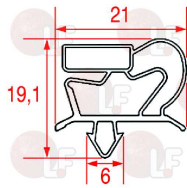

POLARIS 14412950408

POLARIS BN14415396458 POLARIS 14415396458

3186843 SNAP-IN GASKET 500x310 mm
magnetic - grey colour
for Refrigerated table (POLARIS) TAR 83A

3186546 SNAP-IN GASKET 510x380 mm
grey - magnetic
for REFRIGERATED COUNTERS