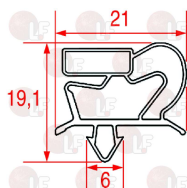

POLARIS BN14415396182 POLARIS 14415396182

3186915 SNAP-IN GASKET 415x309 mm
magnetic - grey colour
for Refrigerated table (POLARIS) - Series TAR