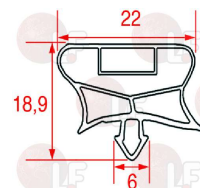

POLARIS BN14415990738

POLARIS 14415990738

POLARIS 14416451604