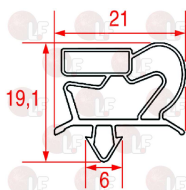

POLARIS 147801

3346069 PLATE SWIVELLING WHEEL
with STAINLESS STEEL supports
dimension \varnothing 100x30 mm - load capacity 120 Kg
fixing plate 104x85 mm
distance between holes 86-60 mm

POLARIS 147805

3346071 PLATE SWIVELLING WHEEL
with STAINLESS STEEL supports
dimension \varnothing 125x30 mm - load capacity 125 Kg
fixing plate 104x85 mm
distance between holes 86-60 mm

POLARIS 147807

3346068 PLATE SWIVELLING WHEEL WITH BRAKE
with STAINLESS STEEL supports
dimension \varnothing 80x30 mm - load capacity 120 Kg
fixing plate 104x85 mm
distance between holes 86-60 mm

POLARIS 147802

POLARIS 1495200028

3240222 SUCTION BLADE \varnothing 230 mm 28°

POLARIS BN1495230034

POLARIS 1495230034

3240964 SUCTION BLADE \varnothing 250 mm 28°

POLARIS 1495254028

Feet

3313001 STAINLESS STEEL FOOT \varnothing 2" HEIGHT 125 mm

POLARIS 1467001

3313021 STAINLESS STEEL FOOT \varnothing 2" HEIGHT 180 mm

POLARIS 1467003

3313022 STAINLESS STEEL FOOT \varnothing 2" HEIGHT 300 mm

POLARIS 1467005

Gaskets for refrigerators

3186988 SNAP-IN DOOR GASKET 1050x695 mm
 magnetic - grey colour
 for Refrigerated cupboard (POLARIS) - Series AR