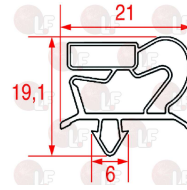

POLARIS BN14414990738

POLARIS 14414990738

3186987 SNAP-IN GASKET 775x695 mm
magnetic - grey colour
for Refrigerated cupboard (POLARIS) KTN72