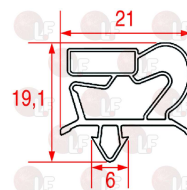

POLARIS BN14414020516 POLARIS 14414020516

POLARIS BN14414080540 POLARIS 14414080540

3186796 SNAP-IN GASKET 580x410 mm
magnetic - grey colour
for Refrigerated table (POLARIS) KTAR-TRS03

3786170 SNAP-IN GASKET 584x398 mm
magnetic - grey colour
for Refrigerated table (OLIS) OLKST04TN