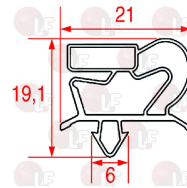

POLARIS BN14415010640 POLARIS 14415010640

3186979 SNAP-IN DOOR GASKET 784x676 mm
magnetic - grey colour
for REFRIGERATOR ARTN70-ARTN72-ARTN140-ARBT144
for Refrigerated cupboard (POLARIS) ARBT144
ARTN140 - ARTN70 - ARTN72