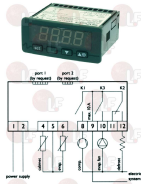

POLARIS

Suitable for:

Electronic thermostats and controllers

3445378 CONTROLLER ELIWELL ID PLUS 974
 230V 50/60Hz
 1 relay output 2Hp for compressor
 1 relay output 8A for defrosting
 1 relay output 5A for fans
 2 selectable NTC/PTC/PT1000 probes (not included)
 1 programmable digital/temperature input
 1 programmable digital input
 TTL input for copy card connection
 with buzzer
 front dimension 74x32xdepth 59 mm
 mounting hole 71x29 mm

POLARIS 1681108

3445386 THERMOSTAT ELIWELL ID985LX
 12Vac/dc
 3 relay outputs 8A
 1 relay output 5A
 2 digital inputs
 3 selectable NTC/PTC probes (not included)
 TTL serial port
 front dimension 74x32xdepth 67 mm
 mounting hole 71x29 mm
 POLARIS configuration
 ID34DI0XCD301

POLARIS BN1681402

POLARIS 1681102

3445128 THERMOSTAT EVCO EVK203
 230V 50/60Hz
 1 relay outlet 16A for compressor
 1 outlet relay 8A for defrosting
 1 outlet relay 8A for evaporator fans
 NTC/PTC probe selectable (not included)
 with buzzer and serial port
 dimension 75x33x depth 59 mm
 mounting hole 71x29 mm