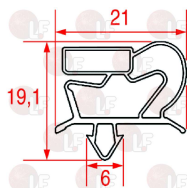

POLARIS 147807

3346068 PLATE SWIVELLING WHEEL WITH BRAKE
with STAINLESS STEEL supports
dimension \varnothing 80x30 mm - load capacity 120 Kg
fixing plate 104x85 mm
distance between holes 86-60 mm

POLARIS 147802

3346070 PLATE SWIVELLING WHEEL WITH BRAKE
with STAINLESS STEEL supports
dimension \varnothing 100x30 mm - load capacity 120 Kg
fixing plate 104x85 mm
distance between holes 86-60 mm

POLARIS 147806

3346072 PLATE SWIVELLING WHEEL WITH BRAKE
with STAINLESS STEEL supports
dimension \varnothing 125x30 mm - load capacity 180 Kg
fixing plate 104x85 mm
distance between holes 86-60 mm

POLARIS BN14416451605 POLARIS 14416451605

3186957 SNAP-IN GASKET 1865x745 mm
magnetic - grey colour
for Refrigerated cupboard (POLARIS) ROLL IN

POLARIS BN14417321850 POLARIS 14417321850

5036355 SNAP-IN GASKET 398x164 mm
magnetic

POLARIS BN14414300149 POLARIS 14414300149

3786388 SNAP-IN GASKET 398x269 mm
magnetic - grey colour

POLARIS BN14414300254 POLARIS 14414300254

3186544 SNAP-IN GASKET 410x155 mm
grey - magnetic
for REFRIGERATED COUNTERS