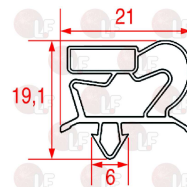

POLARIS BN14413090501 POLARIS 14413090501

POLARIS BN14413690499 POLARIS 14413690499

3186842 SNAP-IN GASKET 530x415 mm
magnetic - grey colour
for Refrigerated table (POLARIS) - Series TAR

3186545 SNAP-IN GASKET 555x420 mm
grey - magnetic
for REFRIGERATED COUNTERS