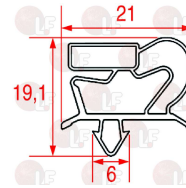

POLARIS BN14416801580 POLARIS 14416801580

3186548 SNAP-IN GASKET 1622x660 mm
magnetic - grey colour
for Refrigerated cupboard (POLARIS) BT60