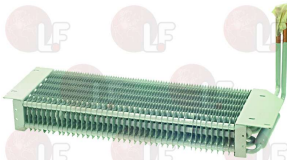

Evaporators

3123087 EVAPORATOR 500x65x150 mm T03R06
for Refrigerated cupboard (POLARIS) STN140